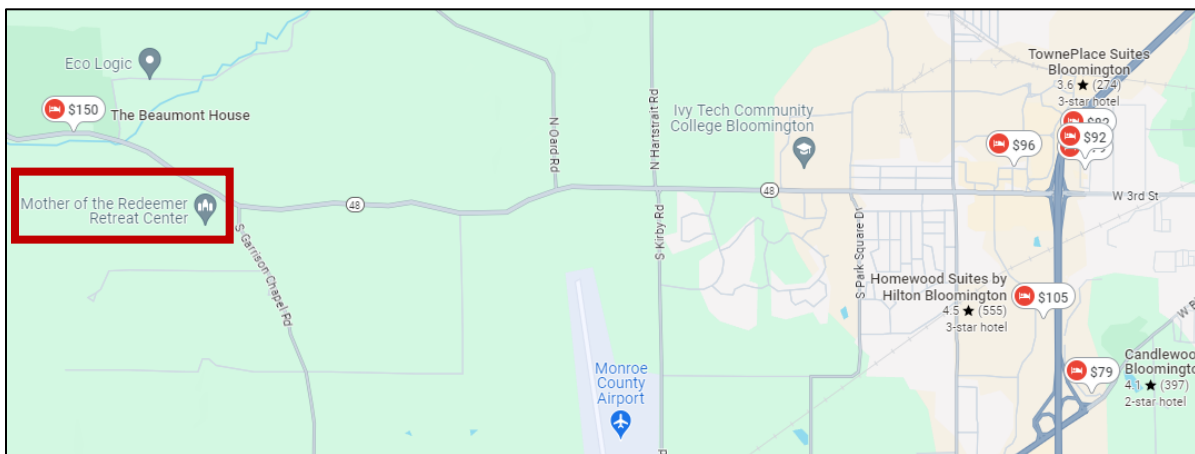

**Commuter Meals**

Lunch, per meal.....	\$9.00
Dinner, per meal.....	\$9.00

---

**HOTELS NEAR MOTHER OF THE REDEEMER RETREAT CENTER**

Candlewood Suites Bloomington, an IHG Hotel  
1935 S Basswood Dr, Bloomington, IN 47403  
812-330-1900